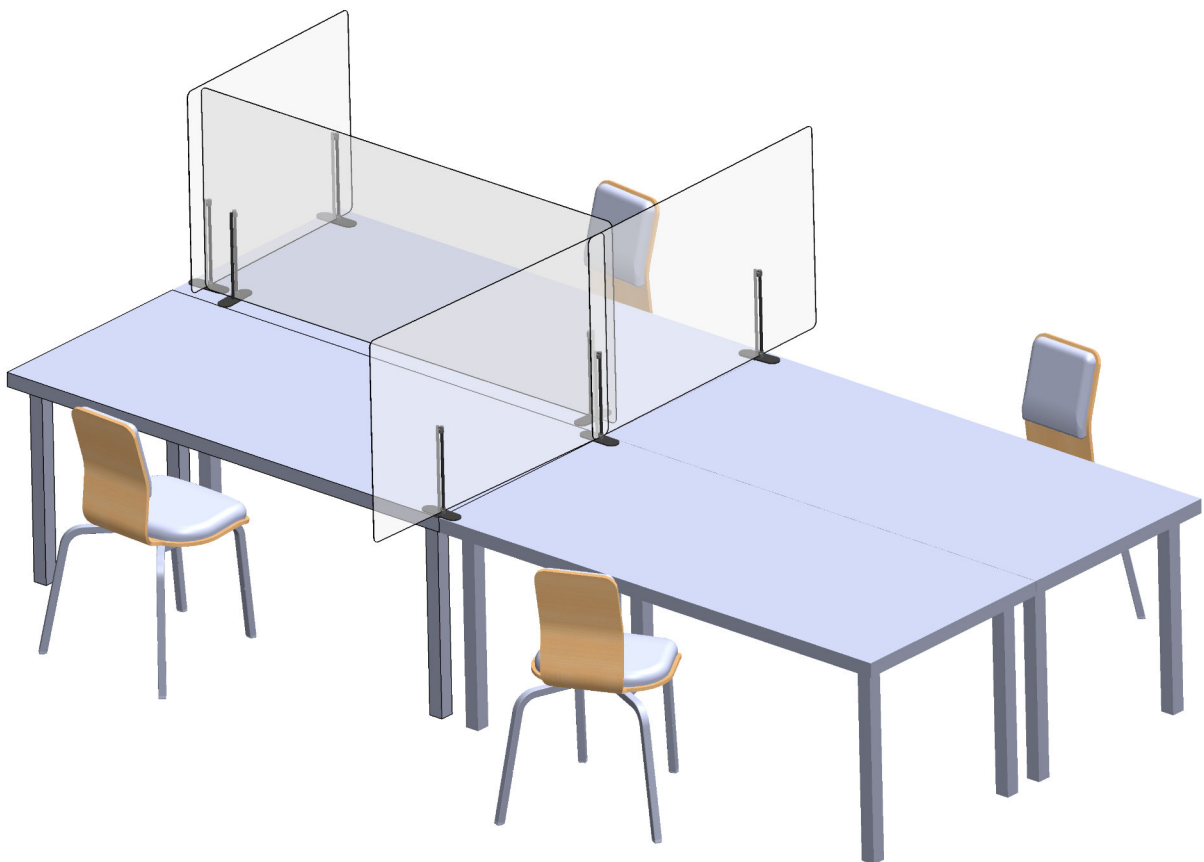

Bio Screen Solutions

The Desk Screen

A strong safety shield to protect employees and customers by ensuring contact is reduced and social distancing is enforced. The Rshield range is our solution to assist with maintaining a safe work environment, with the intention of preventing the spread of respiratory droplets between people. The Desk Screen is available in 3 sizes to fit all desk sizes and shapes.

Product Features

There is no need for any bolts or screws. The screen simply sits on the top of your desk. Making it portable too.

The base allows you to adjust the position of the screen as required, and lock it into place.

Product Description	Product Code
Desk screen base with clear 1000x670mm screen	91Q18-1000x670
Desk screen base with clear 1500x670mm screen	91Q18-1500x670
Desk screen base with clear 750x670mm screen	91Q18-750x670
Desk screen base with fluted 1000x670mm screen	91Q28-1000x670
Desk screen base with fluted 1500x670mm screen	91Q28-1500x670
Desk screen base with fluted 750x670mm screen	91Q28-750x670
Single Base for Desk Screen	91AX08