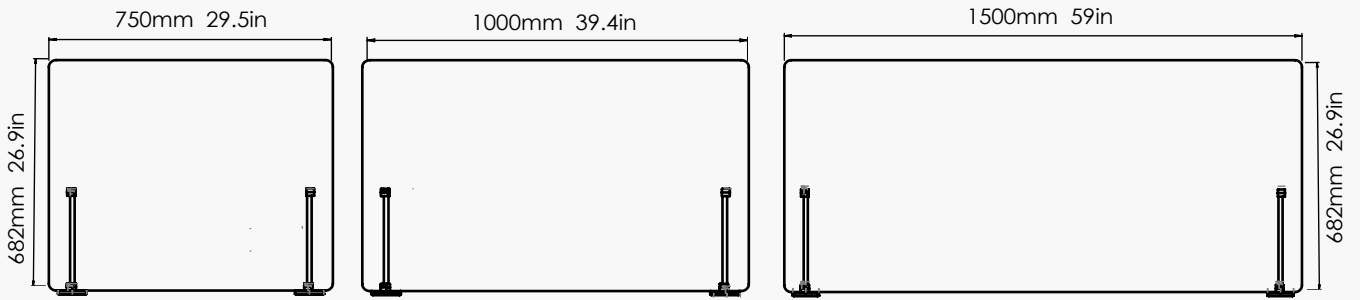

Detailed Specification

Detailed Specification

	Long	Medium	Short
Mild steel rods	Y	Y	Y
Mild Steel Base	Y	Y	Y
Poly-carbonate panel	Y	Y	Y
Acrylic plastic panel	Y	Y	Y
Custom Sized Pannel	Y	Y	Y
Weight without packaging	6.4kg	5.2kg	4.5kg

Product Description	Product Code
Desk screen base with clear 1000x670mm screen	91Q18-1000x670
Desk screen base with clear 1500x670mm screen	91Q18-1500x670
Desk screen base with clear 750x670mm screen	91Q18-750x670
Desk screen base with fluted 1000x670mm screen	91Q28-1000x670
Desk screen base with fluted 1500x670mm screen	91Q28-1500x670
Desk screen base with fluted 750x670mm screen	91Q28-750x670
Single Base for Desk Screen	91AX08