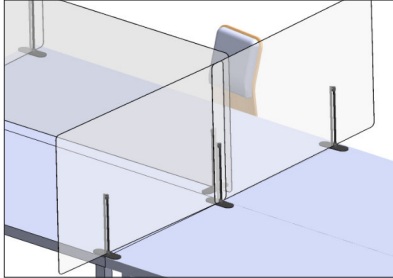

Bio Screen Solutions

The Desk Screen

A strong safety shield to protect employees and customers by ensuring contact is reduced and social distancing is enforced. The Rshield range is our solution to assist with maintaining a safe work environment, with the intention of preventing the spread of respiratory droplets between people. The Desk Screen is available in 3 sizes to fit all desk sizes and shapes.

Product Features

There is no need for any bolts or screws. The screen simply sits on the top of your desk. Making it portable too.

The base allows you to adjust the position of the screen as required, and lock it into place.

The 3mm Plastic can be overlapped to fit any work space and provide protection from the spread of airborne particles.

With facilities in London and Essex all of our Rshield products are designed and made in the UK.

Detailed Specification

Detailed Specification

	Long	Medium	Short
Mild steel rods	Y	Y	Y
Mild Steel Base	Y	Y	Y
Poly-carbonate panel	Y	Y	Y
Acrylic plastic panel	Y	Y	Y
Custom Sized Pannel	Y	Y	Y
Weight without packaging	6.4kg	5.2kg	4.5kg