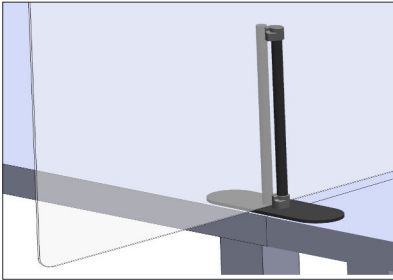

Bio Screen Solutions

The Desk Screen

A strong safety shield to protect employees and customers by ensuring contact is reduced and social distancing is enforced. The Rshield range is our solution to assist with maintaining a safe work environment, with the intention of preventing the spread of respiratory droplets between people. The Desk Screen is available in 3 sizes to fit all desk sizes and shapes.

Product Features

There is no need for any bolts or screws. The screen simply sits on the top of your desk. Making it portable too.

The base allows you to adjust the position of the screen as required, and lock it into place.

The 3mm Plastic can be overlapped to fit any work space and provide protection from the spread of airborne particles.

With facilities in London and Essex all of our Rshield products are designed and made in the UK.