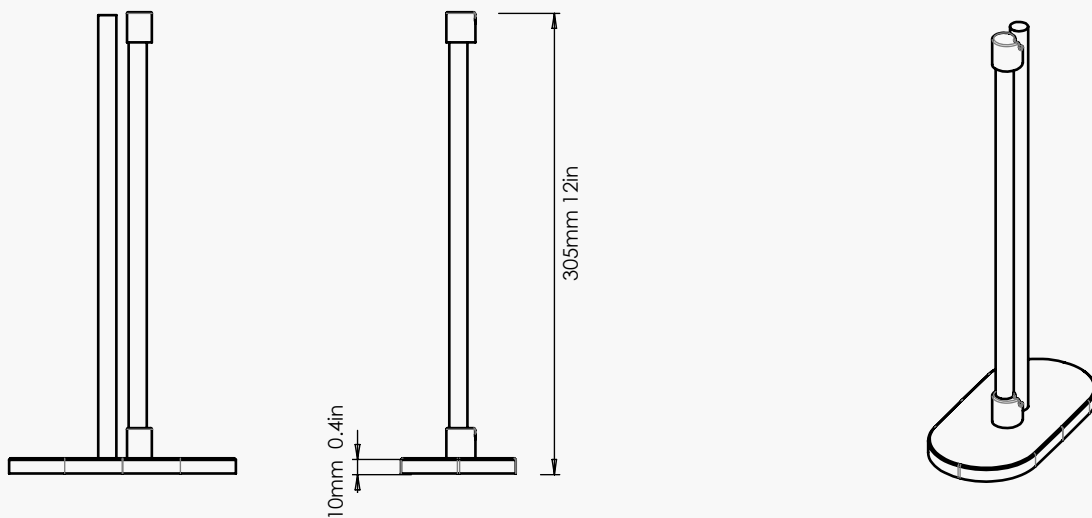

Bio Screen Solutions

The Desk Screen

A strong safety shield to protect employees and customers by ensuring contact is reduced and social distancing is enforced. The Rshield range is our solution to assist with maintaining a safe work environment, with the intention of preventing the spread of respiratory droplets between people. The Desk Screen is available in 3 sizes to fit all desk sizes and shapes.

Product Features

There is no need for any bolts or screws. The screen simply sits on the top of your desk. Making it portable too.

The base allows you to adjust the position of the screen as required, and lock it into place.

The 3mm Plastic can be overlapped to fit any work space and provide protection from the spread of airborne particles.

With facilities in London and Essex all of our Rshield products are designed and made in the UK.

Detailed Specification

Detailed Specification

	Long	Medium	Short
Mild steel rods	Y	Y	Y
Mild Steel Base	Y	Y	Y
Poly-carbonate panel	Y	Y	Y
Acrylic plastic panel	Y	Y	Y
Custom Sized Pannel	Y	Y	Y
Weight without packaging	6.4kg	5.2kg	4.5kg