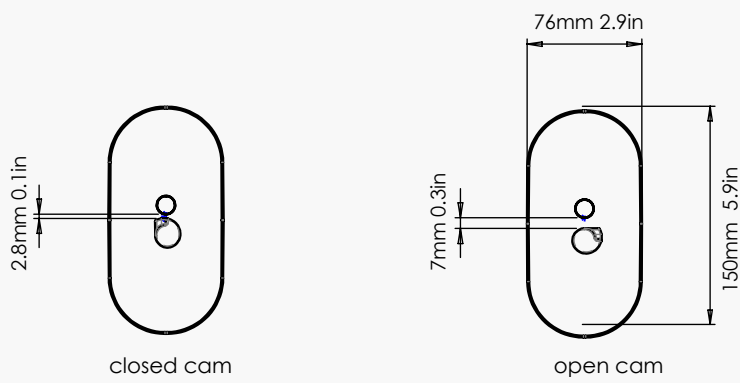

Product Features

There is no need for any bolts or screws. The screen simply sits on the top of your desk. Making it portable too.

The base allows you to adjust the position of the screen as required, and lock it into place.

Detailed Specification

Detailed Specification

	Long	Medium	Short
Mild steel rods	Y	Y	Y
Mild Steel Base	Y	Y	Y
Poly-carbonate panel	Y	Y	Y
Acrylic plastic panel	Y	Y	Y
Custom Sized Pannel	Y	Y	Y
Weight without packaging	6.4kg	5.2kg	4.5kg