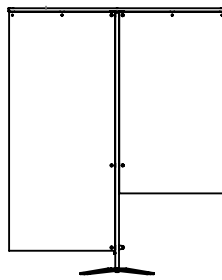

The height of the shield can be adjusted using a Hex Key, by a range of 500mm. The BioScreen can be easily altered and therefore are for more than single use.

All of the BioScreens sizes are designed with an X base that allows the shields to nest for compact storage. The clever design ensures that the screens are not a trip hazard when used in public or busy environments.

The BioScreen trolley is available and can hold up to 12 screens (please see relevant data sheet).

With facilities in London and Essex all of our Rshield products are designed and made in the UK.

OTHER CONFIGURATIONS AND DIMENSIONS CAN BE MADE TO ORDER

USING RIGID TRANSPARENT OR FLUTED SHEET

Short Height  
[Short + Short]

Desk Flag  
[Full + Short]

Full Height  
[Full + Full]