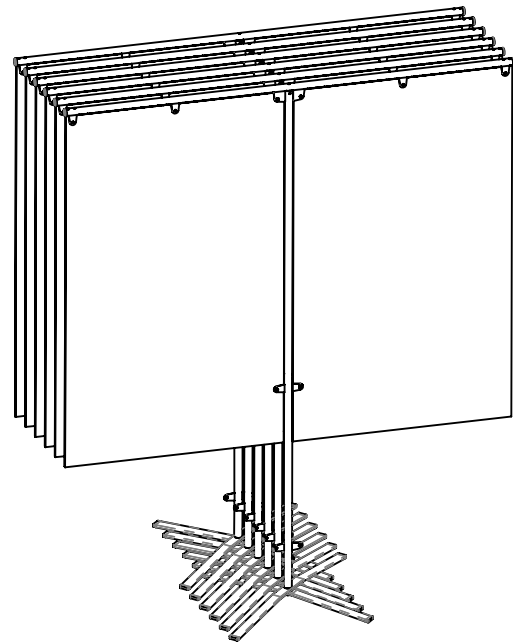

USING RIGID TRANSPARENT OR FLUTED SHEET

Short Height  
[Short + Short]

Desk Flag  
[Full + Short]

Full Height  
[Full + Full]

## Specifier's description

A protection screen with low profile 'X' shape base, made from a mild steel. Screens can be nested together on a flat floor without requiring a trolley. A height adjustable, mild steel stem and T-Frame, with a small stem handle. Provision to adjust the shield height using a hex key.