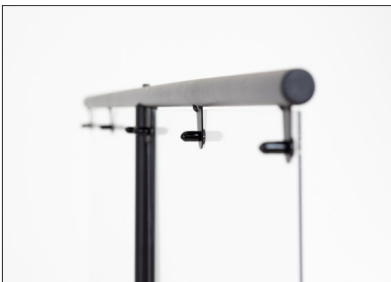

**Rshield**

Unlike other designs, the BioScreens can be connected together at any angle using a screen link. This allows for a seamless barrier to be created, that is uniquely dependant on the environment. This makes the BioScreen the ideal protection screen to create walkways and safe spaces.

The BioScreen's T-Frame ensures trouble-free assembly. Made from top grade steel, it can be assembled in minutes. The strong and durable black powder coating protects the shield from cosmetic damage.

The easy fix plugs secure the plastic to the frame, so there is no need for any bolts or screws. The plugs allow the plastic to be regularly removed for cleaning or for storage. They also allow the panels to be reattached quickly at a later date.

The BioScreen is portable as it does not require any bolts or screws to be fixed into place. This makes it ideal for room changes, or for when they are not needed. The small stem handle ensures ease and comfort when moving the shield around.

## Specifier's description

A protection screen with low profile 'X' shape base, made from a mild steel. Screens can be nested together on a flat floor without requiring a trolley. A height adjustable, mild steel stem and T-Frame, with a small stem handle. Provision to adjust the shield height using a hex key.