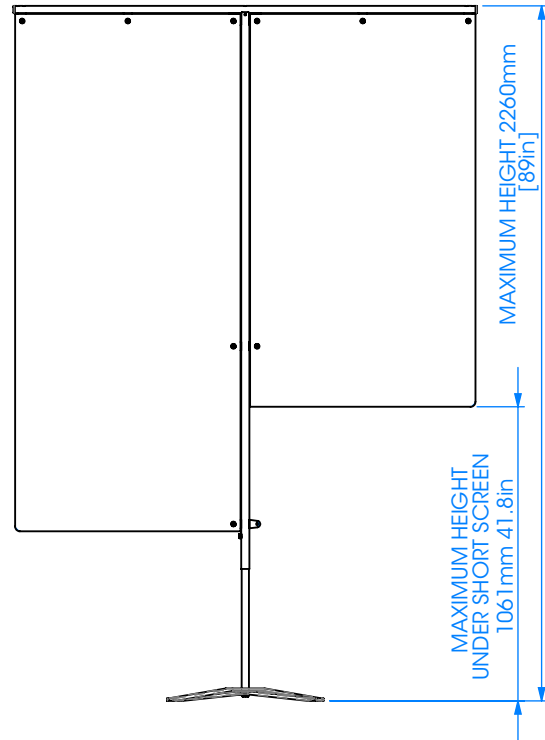

USING RIGID TRANSPARENT OR FLUTED SHEET

Short Height  
[Short + Short]

Desk Flag  
[Full + Short]

Full Height  
[Full + Full]

## Specifier's description

A protection screen with low profile 'X' shape base, made from a mild steel. Screens can be nested together on a flat floor without requiring a trolley. A height adjustable, mild steel stem and T-Frame, with a small stem handle. Provision to adjust the shield height using a hex key.

	Clear Desk Flag	Clear Short Height	Clear Full Height	Fluted Desk Flag	Fluted Short Height	Fluted Full Height
Width	1380mm [54.3in]	1380mm [54.3in]	1380mm [54.3in]	1380mm [54.3in]	1380mm [54.3in]	1380mm [54.3in]
Max height	2210mm [87in]	2210mm [87in]	2210mm [87in]	2210mm [87in]	2210mm [87in]	2210mm [87in]
Min height	1760mm [69.3in]	1760mm [69.3in]	1760mm [69.3in]	1760mm [69.3in]	1760mm [69.3in]	1760mm [69.3in]
Lowest height to bottom of panel	558/219mm [22/8.6in]	558mm [22in]	219mm [8.6in]	558/219mm [22/8.6in]	558mm [22in]	219mm [8.6in]
Nesting pitch	64mm [2.5in]	64mm [2.5in]	64mm [2.5in]	64mm [2.5in]	64mm [2.5in]	64mm [2.5in]
Floor area occupied by 20 screens	1530x1380mm [60.2x54.3in]	1530x1380mm [60.2x54.3in]	1530x1380mm [60.2x54.3in]	1530x1380mm [60.2x54.3in]	1530x1380mm [60.2x54.3in]	1530x1380mm [60.2x54.3in]
Weight without packaging (1up)	10kg [22lbs]	9.6kg [21.2lbs]	10.5kg [23.1lbs]	8.5kg [18.7lbs]	8.3kg [18.3lbs]	8.8kg [19.4lbs]
Weight with packaging (1up)	15.2kg [33.5lbs]	14.8kg [32.6lbs]	15.7kg [34.6lbs]	13.7kg [30.2lbs]	13.5kg [29.8lbs]	14kg [30.9lbs]
Weight with packaging (6up)	68.9kg [151.9lbs]	66.5kg [146.6lbs]	71.9kg [158.5lbs]	59.9kg [132lbs]	58.7kg [129.4lbs]	61.7kg [136lbs]