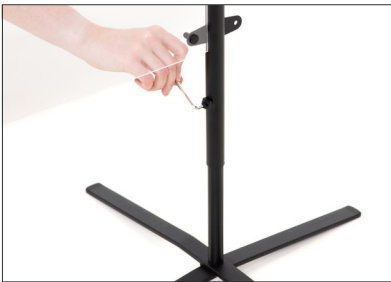

**Rshield**

Unlike other designs, the BioScreens can be connected together at any angle using a screen link. This allows for a seamless barrier to be created, that is uniquely dependant on the environment. This makes the BioScreen the ideal protection screen to create walkways and safe spaces.

The BioScreen's T-Frame ensures trouble-free assembly. Made from top grade steel, it can be assembled in minutes. The strong and durable black powder coating protects the shield from cosmetic damage.

The easy fix plugs secure the plastic to the frame, so there is no need for any bolts or screws. The plugs allow the plastic to be regularly removed for cleaning or for storage. They also allow the panels to be reattached quickly at a later date.

The BioScreen is portable as it does not require any bolts or screws to be fixed into place. This makes it ideal for room changes, or for when they are not needed. The small stem handle ensures ease and comfort when moving the shield around.

## Specifier's description

A protection screen with low profile 'X' shape base, made from a mild steel. Screens can be nested together on a flat floor without requiring a trolley. A height adjustable, mild steel stem and T-Frame, with a small stem handle. Provision to adjust the shield height using a hex key.