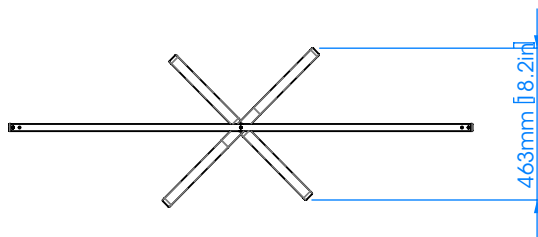

USING RIGID TRANSPARENT OR FLUTED SHEET

Short Height  
[Short + Short]

Desk Flag  
[Full + Short]

Full Height  
[Full + Full]

## Specifier's description

A protection screen with low profile 'X' shape base, made from a mild steel. Screens can be nested together on a flat floor without requiring a trolley. A height adjustable, mild steel stem and T-Frame, with a small stem handle. Provision to adjust the shield height using a hex key.