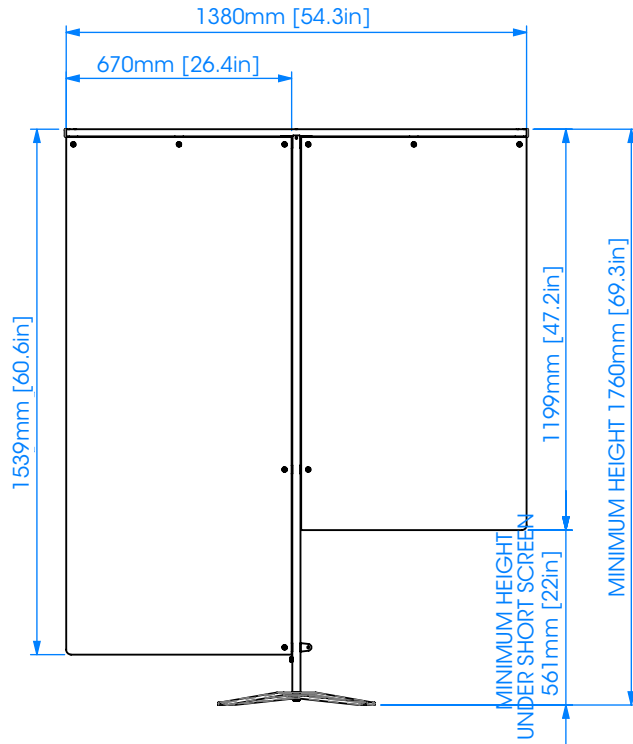

USING RIGID TRANSPARENT OR FLUTED SHEET

Short Height  
[Short + Short]

Desk Flag  
[Full + Short]

Full Height  
[Full + Full]

## Specifier's description

A protection screen with low profile 'X' shape base, made from a mild steel. Screens can be nested together on a flat floor without requiring a trolley. A height adjustable, mild steel stem and T-Frame, with a small stem handle. Provision to adjust the shield height using a hex key.

	Clear Desk Flag	Clear Short Height	Clear Full Height	Fluted Desk Flag	Fluted Short Height	Fluted Full Height
Width	1380mm [54.3in]	1380mm [54.3in]	1380mm [54.3in]	1380mm [54.3in]	1380mm [54.3in]	1380mm [54.3in]
Max height	2210mm [87in]	2210mm [87in]	2210mm [87in]	2210mm [87in]	2210mm [87in]	2210mm [87in]
Min height	1760mm [69.3in]	1760mm [69.3in]	1760mm [69.3in]	1760mm [69.3in]	1760mm [69.3in]	1760mm [69.3in]
Lowest height to bottom of panel	558/219mm [22/8.6in]	558mm [22in]	219mm [8.6in]	558/219mm [22/8.6in]	558mm [22in]	219mm [8.6in]
Nesting pitch	64mm [2.5in]	64mm [2.5in]	64mm [2.5in]	64mm [2.5in]	64mm [2.5in]	64mm [2.5in]
Floor area occupied by 20 screens	1530x1380mm [60.2x54.3in]	1530x1380mm [60.2x54.3in]	1530x1380mm [60.2x54.3in]	1530x1380mm [60.2x54.3in]	1530x1380mm [60.2x54.3in]	1530x1380mm [60.2x54.3in]
Weight without packaging (1up)	10kg [22lbs]	9.6kg [21.2lbs]	10.5kg [23.1lbs]	8.5kg [18.7lbs]	8.3kg [18.3lbs]	8.8kg [19.4lbs]
Weight with packaging (1up)	15.2kg [33.5lbs]	14.8kg [32.6lbs]	15.7kg [34.6lbs]	13.7kg [30.2lbs]	13.5kg [29.8lbs]	14kg [30.9lbs]
Weight with packaging (6up)	68.9kg [151.9lbs]	66.5kg [146.6lbs]	71.9kg [158.5lbs]	59.9kg [132lbs]	58.7kg [129.4lbs]	61.7kg [136lbs]