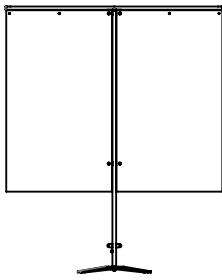

The height of the shield can be adjusted using a Hex Key, by a range of 500mm. The BioScreen can be easily altered and therefore are for more than single use.

All of the BioScreens sizes are designed with an X base that allows the shields to nest for compact storage. The clever design ensures that the screens are not a trip hazard when used in public or busy environments.

USING RIGID TRANSPARENT OR FLUTED SHEET

Short Height  
[Short + Short]

Desk Flag  
[Full + Short]

Full Height  
[Full + Full]

## Specifier's description

A protection screen with low profile 'X' shape base, made from a mild steel. Screens can be nested together on a flat floor without requiring a trolley. A height adjustable, mild steel stem and T-Frame, with a small stem handle. Provision to adjust the shield height using a hex key.